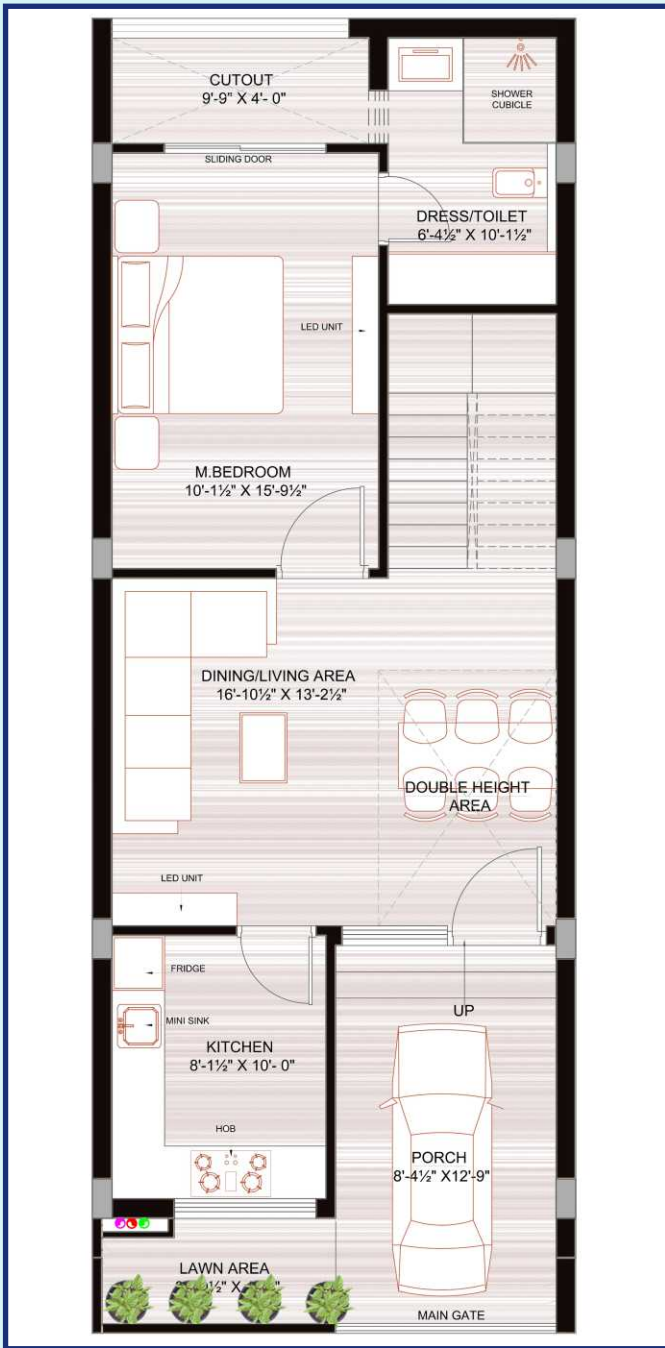

SPECIAL ATTRACTION

- ★ Prime Location
- ★ Semi Furnished
- ★ Rooftop Sit Out
- ★ JDA Approved Scheme
- ★ Unique Elevation
- ★ Vastu Friendly

SCAN QR
For Location

Plot - 06,07,08,09	100.0 Sq. Yds.
Built Up Area = 2161 Sq. Ft.	

GROUND FLOOR

FIRST FLOOR

TERRACE FLOOR

Plot No. 10,11,12,13
Govind Residency,
Vaishali Estate,
Gandhi Path West,
Jaipur

Florence Villas

RUBY VILLA

EMERALD VILLA

TOPAZ VILLA

SCAN QR
For Location

Plot -10,11,12,13

110.0 Sq. Yds.

Built Up Area = 2501 Sq. Ft.

GROUND FLOOR

FIRST FLOOR

TERRACE FLOOR

Florence Villas

SCAN QR
For Location

Plot -14

141.07 Sq. Yds.

Built Up Area = 3005 Sq. Ft.

GROUND FLOOR

FIRST FLOOR

TERRACE FLOOR