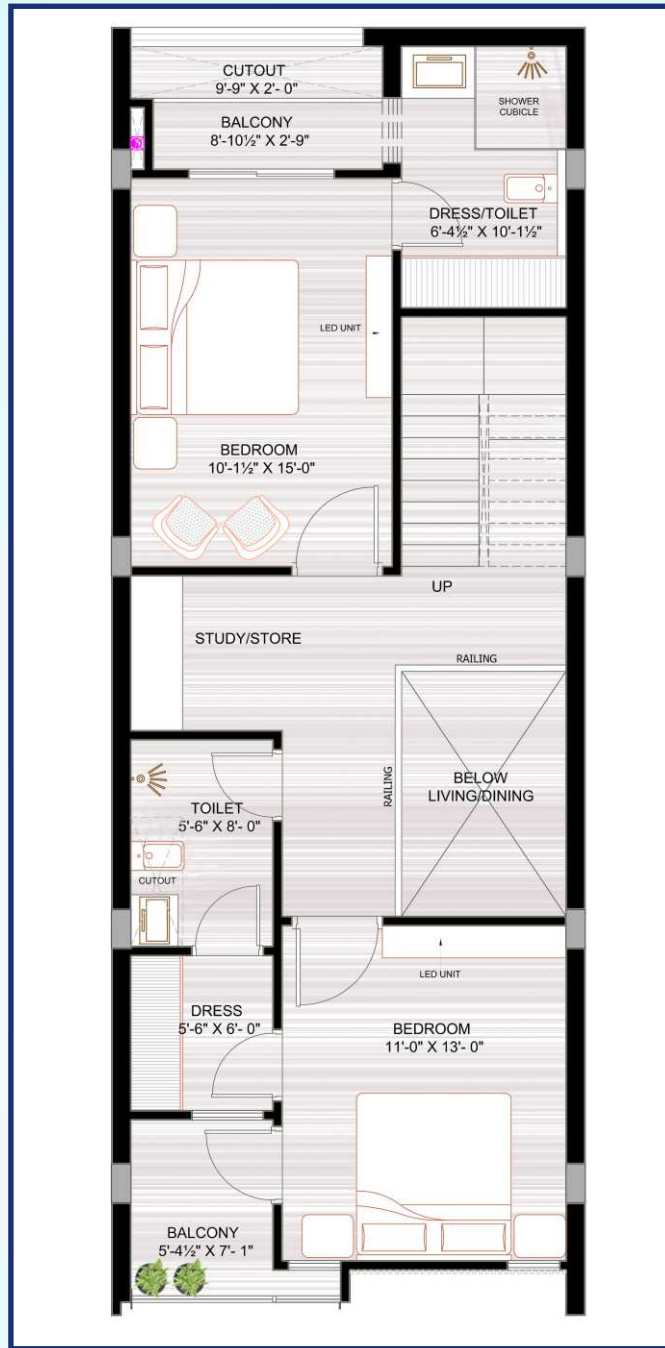

SPECIAL ATTRACTION

- ★ Prime Location
- ★ Semi Furnished
- ★ Rooftop Sit Out
- ★ JDA Approved Scheme
- ★ Unique Elevation
- ★ Vastu Friendly

SCAN QR
For Location

Plot - 06,07,08,09	100.0 Sq. Yds.
Built Up Area = 2161 Sq. Ft.	

GROUND FLOOR

FIRST FLOOR

TERRACE FLOOR

Plot No. 10,11,12,13
Govind Residency,
Vaishali Estate,
Gandhi Path West,
Jaipur

Florence Villas

RUBY VILLA

EMERALD VILLA

TOPAZ VILLA

SCAN QR
For Location

Plot -10,11,12,13

110.0 Sq. Yds.

Built Up Area = 2501 Sq. Ft.

GROUND FLOOR

FIRST FLOOR

TERRACE FLOOR

Florence Villas

SCAN QR
For Location

Plot -14

141.07 Sq. Yds.

Built Up Area = 3005 Sq. Ft.

GROUND FLOOR

FIRST FLOOR

TERRACE FLOOR