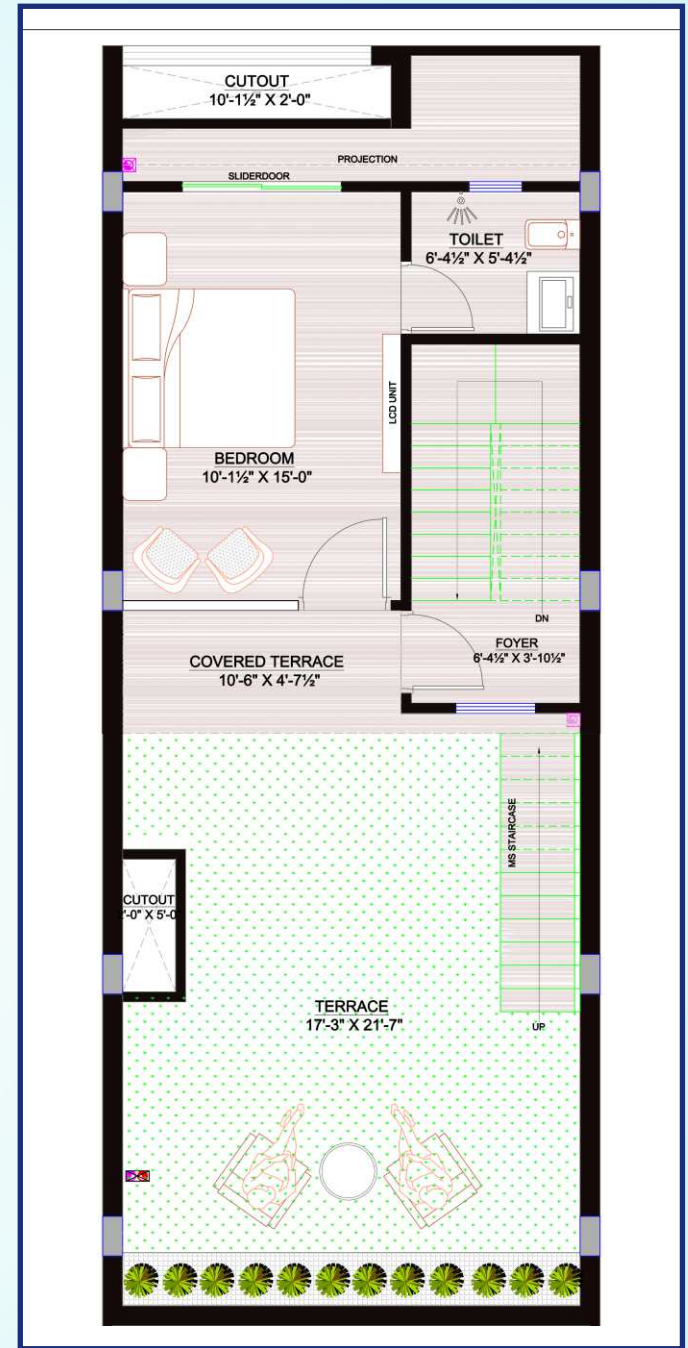

SPECIAL ATTRACTION

- ★ Prime Location
- ★ Semi Furnished
- ★ Rooftop Sit Out
- ★ JDA Approved Scheme
- ★ Unique Elevation
- ★ Vastu Friendly

SCAN QR
For Location

Plot - 06,07,08,09	100.0 Sq. Yds.
Built Up Area = 2161 Sq. Ft.	

GROUND FLOOR

FIRST FLOOR

TERRACE FLOOR

Plot No. 10,11,12,13
Govind Residency,
Vaishali Estate,
Gandhi Path West,
Jaipur

Florence Villas

RUBY VILLA

EMERALD VILLA

TOPAZ VILLA

SCAN QR
For Location

Plot -10,11,12,13

110.0 Sq. Yds.

Built Up Area = 2501 Sq. Ft.

GROUND FLOOR

FIRST FLOOR

TERRACE FLOOR

Florence Villas

SCAN QR
For Location

Plot -14

141.07 Sq. Yds.

Built Up Area = 3005 Sq. Ft.

GROUND FLOOR

FIRST FLOOR

TERRACE FLOOR