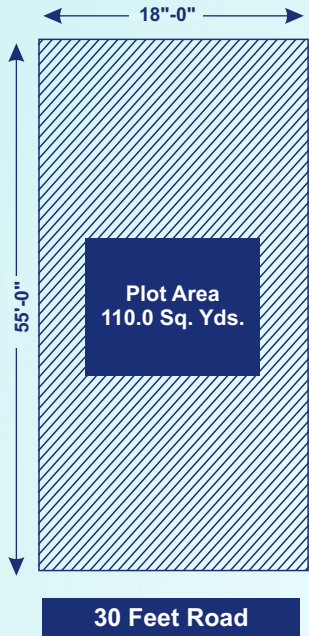

SPECIAL ATTRACTION

- ★ Prime Location
- ★ Semi Furnished
- ★ Rooftop Sit Out
- ★ JDA Approved Scheme
- ★ Unique Elevation
- ★ Vastu Friendly

SCAN QR
For Location

Plot - 06,07,08,09	100.0 Sq. Yds.
Built Up Area = 2161 Sq. Ft.	

GROUND FLOOR

FIRST FLOOR

TERRACE FLOOR

Plot No. 10,11,12,13
Govind Residency,
Vaishali Estate,
Gandhi Path West,
Jaipur

Florence Villas

RUBY VILLA

EMERALD VILLA

TOPAZ VILLA

SCAN QR
For Location

Plot -10,11,12,13

110.0 Sq. Yds.

Built Up Area = 2501 Sq. Ft.

GROUND FLOOR

FIRST FLOOR

TERRACE FLOOR

Florence Villas

SCAN QR
For Location

Plot -14

141.07 Sq. Yds.

Built Up Area = 3005 Sq. Ft.

GROUND FLOOR

FIRST FLOOR

TERRACE FLOOR