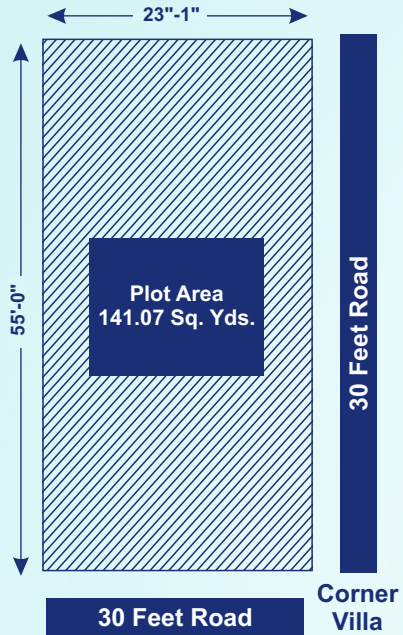

GROUND FLOOR

Plot No. 14
Govind Residency,
Vaishali Estate,
Gandhi Path West,
Jaipur

PREMIUM EXCLUSIVE INDEPENDENT BUNGALOW 5 BHK+STUDY

SPECIAL ATTRACTION

- ★ Prime Location
- ★ Semi Furnished
- ★ Rooftop Sit Out
- ★ JDA Approved Scheme
- ★ Unique Elevation
- ★ Vastu Friendly