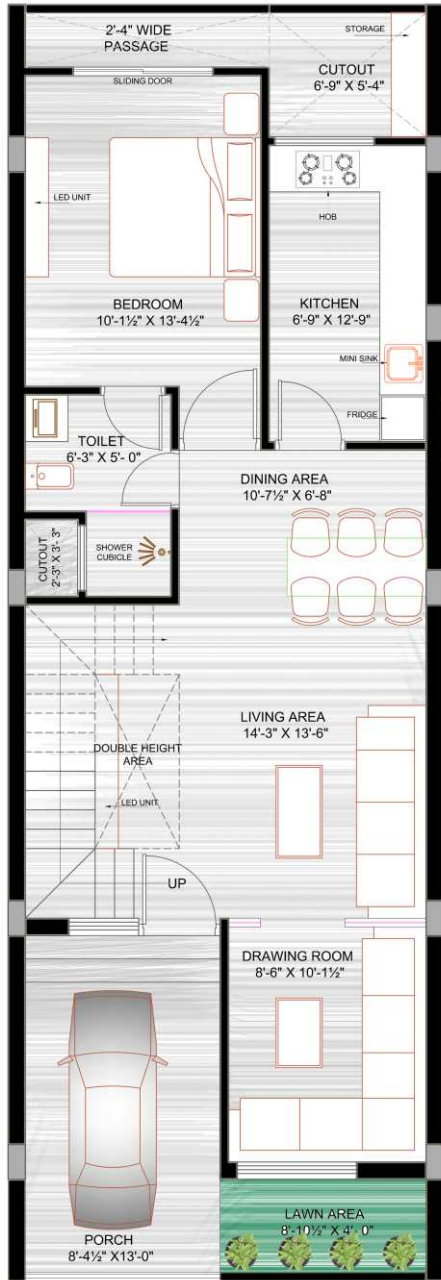

SPECIAL ATTRACTION

- ★ Prime Location
- ★ Semi Furnished
- ★ Rooftop Sit Out
- ★ JDA Approved Scheme
- ★ Unique Elevation
- ★ Vastu Friendly

SCAN QR
For Location

Plot - 06,07,08,09	100.0 Sq. Yds.
Built Up Area = 2161 Sq. Ft.	

PEARL VILLA

PREMIUM EXCLUSIVE INDEPENDENT BUNGALOW 4 BHK & ROOFTOP GARDEN

SPECIAL ATTRACTION

- ★ Prime Location
- ★ Semi Furnished
- ★ Rooftop Sit Out
- ★ JDA Approved Scheme
- ★ Unique Elevation
- ★ Vastu Friendly

SCAN QR
For Location

Plot -10,11,12,13

110.0 Sq. Yds.

Built Up Area = 2501 Sq. Ft.

GROUND FLOOR

FIRST FLOOR

TERRACE FLOOR

Florence Villas

SCAN QR
For Location

Plot -14

141.07 Sq. Yds.

Built Up Area = 3005 Sq. Ft.

GROUND FLOOR

FIRST FLOOR

TERRACE FLOOR