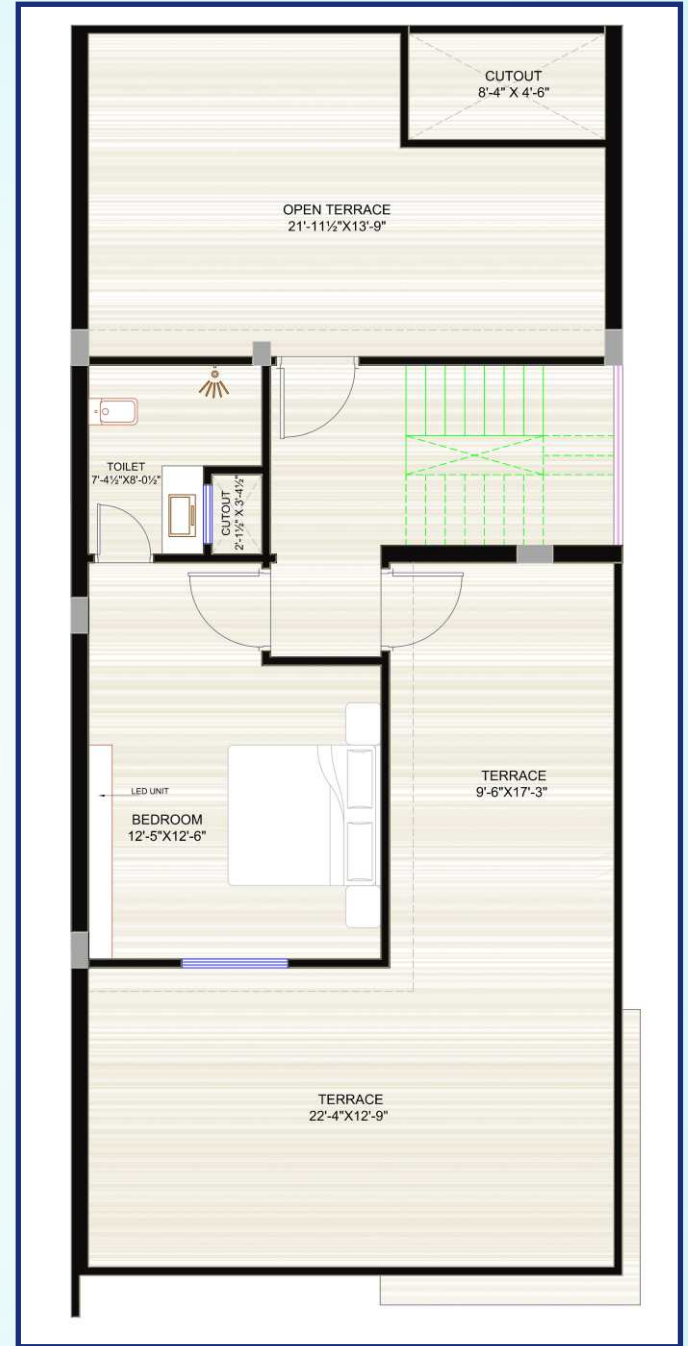

SPECIAL ATTRACTION

- ★ Prime Location
- ★ Semi Furnished
- ★ Rooftop Sit Out
- ★ JDA Approved Scheme
- ★ Unique Elevation
- ★ Vastu Friendly

SCAN QR
For Location

Plot - 06,07,08,09	100.0 Sq. Yds.
Built Up Area = 2161 Sq. Ft.	

SCAN QR
For Location

Plot -10,11,12,13

110.0 Sq. Yds.

Built Up Area = 2501 Sq. Ft.

GROUND FLOOR

FIRST FLOOR

TERRACE FLOOR

Florence Villas

SCAN QR
For Location

Plot -14

141.07 Sq. Yds.

Built Up Area = 3005 Sq. Ft.

GROUND FLOOR

FIRST FLOOR

TERRACE FLOOR