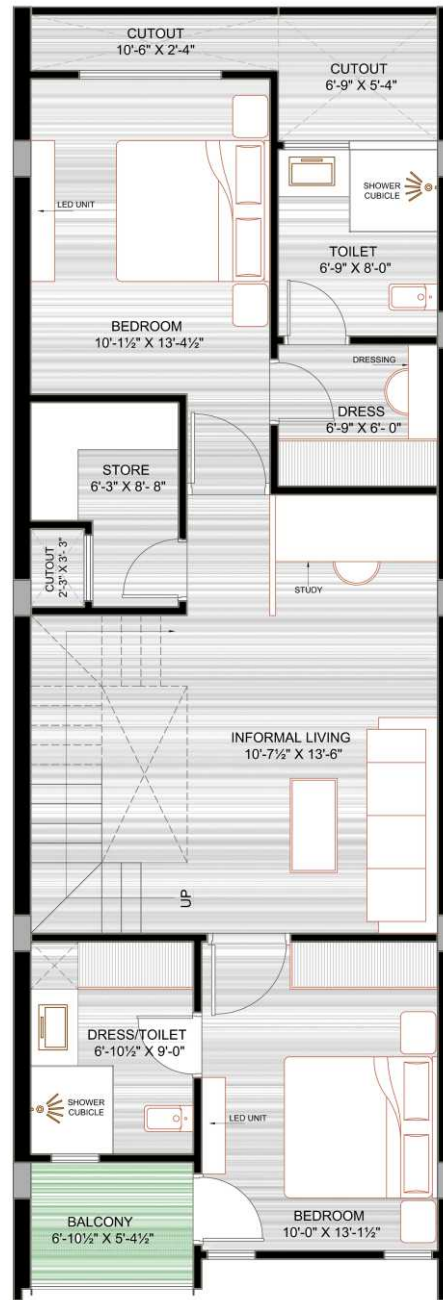

SPECIAL ATTRACTION

- ★ Prime Location
- ★ Semi Furnished
- ★ Rooftop Sit Out
- ★ JDA Approved Scheme
- ★ Unique Elevation
- ★ Vastu Friendly

SCAN QR
For Location

Plot - 06,07,08,09	100.0 Sq. Yds.
Built Up Area = 2161 Sq. Ft.	

SCAN QR
For Location

Plot -10,11,12,13

110.0 Sq. Yds.

Built Up Area = 2501 Sq. Ft.

GROUND FLOOR

FIRST FLOOR

TERRACE FLOOR

Florence Villas

SCAN QR
For Location

Plot -14

141.07 Sq. Yds.

Built Up Area = 3005 Sq. Ft.

GROUND FLOOR

FIRST FLOOR

TERRACE FLOOR