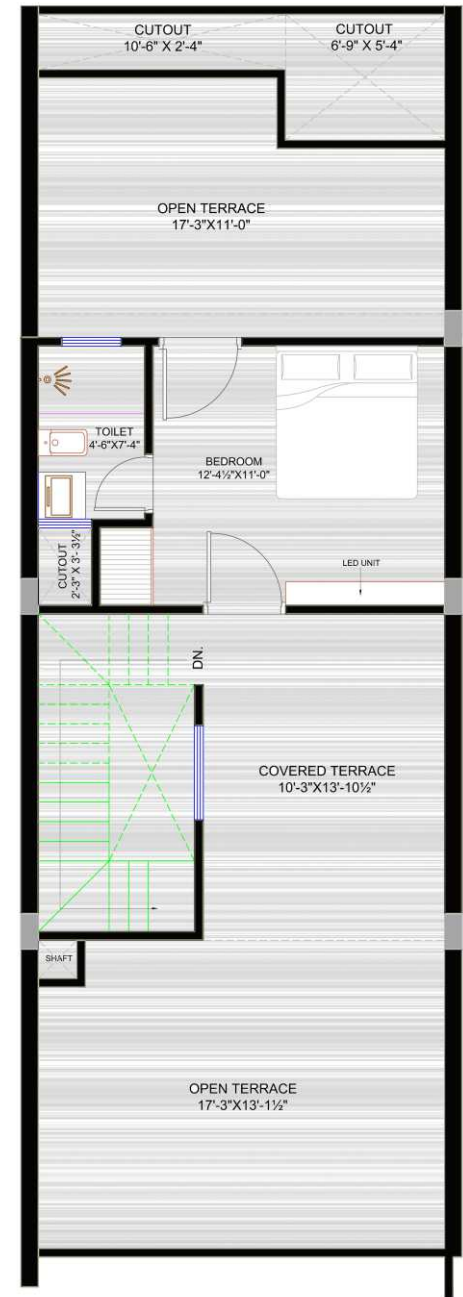

SPECIAL ATTRACTION

- ★ Prime Location
- ★ Semi Furnished
- ★ Rooftop Sit Out
- ★ JDA Approved Scheme
- ★ Unique Elevation
- ★ Vastu Friendly

SCAN QR
For Location

Plot - 06,07,08,09	100.0 Sq. Yds.
Built Up Area = 2161 Sq. Ft.	

SCAN QR
For Location

Plot -10,11,12,13

110.0 Sq. Yds.

Built Up Area = 2501 Sq. Ft.

GROUND FLOOR

FIRST FLOOR

TERRACE FLOOR

Florence Villas

SCAN QR
For Location

Plot -14

141.07 Sq. Yds.

Built Up Area = 3005 Sq. Ft.

GROUND FLOOR

FIRST FLOOR

TERRACE FLOOR